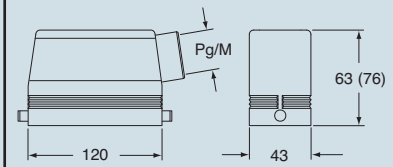

* enclosure without adaptor, threaded on the body, to be used only with a complete cable clamp.

** can only be used with a complete cable clamp (to be purchased separately)

dimensions in mm

CHO (CAO) and MHO (MAO)

CHV (CAV) and MHV (MAV)

* 69.5 for Pg 29 - M 40 versions

CAF/CFF and MAF/MFF

dimensions in mm

CHO L (CAO L) and MHO L (MAO L)

CHV L (CAV L) and MHV L (MAV L)

* 69.5 for Pg 29 - M 40 versions

CAUS® Type 4/4X/12

dimensions shown are not binding and may be changed without notice

size 104.27