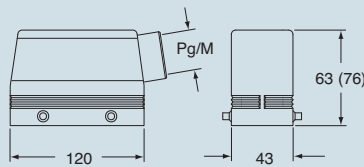

insert centre distance:
104 x 27 mm

hoods with 4 pegs

hoods with 2 pegs

description	part No.		part No.		part No.		part No.	
		entry Pg		entry M		entry Pg		entry M
with pegs, side entry	CHO 24	21	MHO 24.25	25	CHO 24 L	21	MHO 24 L25	25
with pegs, side entry			MHO 24.32	32			MHO 24 L32	32
with pegs, side entry, high construction	CAO 24.21	21	MAO 24.32	32	CAO 24 L21	21	MAO 24 L32	32
with pegs, side entry, high construction	CAO 24.29	29	MAO 24.40	40	CAO 24 L29	29	MAO 24 L40	40
with pegs, top entry	CHV 24	21	MHV 24.25 **	25	CHV 24 L	21	MHV 24 L25	25
with pegs, top entry			MHV 24.32	32			MHV 24 L32	32
with pegs, top entry	CHV 24.29	29	MHV 24.40	40	CHV 24 L29	29	MHV 24 L40	40
with pegs, top entry, high construction	CAV 24.21	21	MAV 24.32	32	CAV 24 L21	21	MAV 24 L32	32
with pegs, top entry, high construction	CAV 24.29	29	MAV 24.40	40	CAV 24 L29	29	MAV 24 L40	40
with pegs, frontal entry, high construction	CAF 24.21	21	MAF 24.25	25				
with pegs, frontal entry, high construction	CAF 24.29	29	MAF 24.32	32				
with pegs, frontal entry, high construction, without adaptor *	CFF 24.21	21	MFF 24.25	25				
with pegs, frontal entry, high construction, without adaptor *	CFF 24.29	29	MFF 24.32	32				

* enclosure without adaptor, threaded on the body, to be used only with a complete cable clamp.

** can only be used with a complete cable clamp (to be purchased separately)

dimensions in mm

CHO (CAO) and MHO (MAO)

dimensions shown are not binding and may be changed without notice

size 104.27