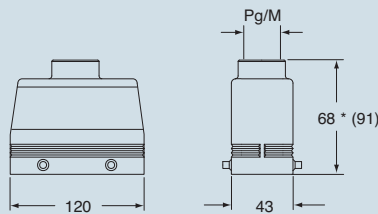

insert centre distance:
104 x 27 mm

hoods with 4 pegs

hoods with 2 pegs

description	part No.		part No.		part No.		part No.	
		entry Pg		entry M		entry Pg		entry M
with pegs, side entry	CHO 24	21	MHO 24.25	25	CHO 24 L	21	MHO 24 L25	25
with pegs, side entry			MHO 24.32	32			MHO 24 L32	32
with pegs, side entry, high construction	CAO 24.21	21	MAO 24.32	32	CAO 24 L21	21	MAO 24 L32	32
with pegs, side entry, high construction	CAO 24.29	29	MAO 24.40	40	CAO 24 L29	29	MAO 24 L40	40
with pegs, top entry	CHV 24	21	MHV 24.25 **	25	CHV 24 L	21	MHV 24 L25	25
with pegs, top entry			MHV 24.32	32			MHV 24 L32	32
with pegs, top entry	CHV 24.29	29	MHV 24.40	40	CHV 24 L29	29	MHV 24 L40	40
with pegs, top entry, high construction	CAV 24.21	21	MAV 24.32	32	CAV 24 L21	21	MAV 24 L32	32
with pegs, top entry, high construction	CAV 24.29	29	MAV 24.40	40	CAV 24 L29	29	MAV 24 L40	40
with pegs, frontal entry, high construction	CAF 24.21	21	MAF 24.25	25				
with pegs, frontal entry, high construction	CAF 24.29	29	MAF 24.32	32				
with pegs, frontal entry, high construction, without adaptor *	CFF 24.21	21	MFF 24.25	25				
with pegs, frontal entry, high construction, without adaptor *	CFF 24.29	29	MFF 24.32	32				

* enclosure without adaptor, threaded on the body, to be used only with a complete cable clamp.

** can only be used with a complete cable clamp (to be purchased separately)

dimensions in mm

CHO (CAO) and MHO (MAO)

CHV (CAV) and MHV (MAV)

* 69.5 for Pg 29 - M 40 versions

CAF/CFF and MAF/MFF

dimensions in mm

CHO L (CAO L) and MHO L (MAO L)

CHV L (CAV L) and MHV L (MAV L)

* 69.5 for Pg 29 - M 40 versions

CAUS® Type 4/4X/12

dimensions shown are not binding and may be changed without notice

size 104.27