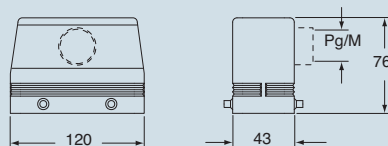

insert centre distance:
104 x 27 mm

hoods with 4 pegs

hoods with 2 pegs

description	part No.		part No.		part No.		part No.	
		entry Pg		entry M		entry Pg		entry M
with pegs, side entry	CHO 24	21	MHO 24.25	25	CHO 24 L	21	MHO 24 L25	25
with pegs, side entry			MHO 24.32	32			MHO 24 L32	32
with pegs, side entry, high construction	CAO 24.21	21	MAO 24.32	32	CAO 24 L21	21	MAO 24 L32	32
with pegs, side entry, high construction	CAO 24.29	29	MAO 24.40	40	CAO 24 L29	29	MAO 24 L40	40
with pegs, top entry	CHV 24	21	MHV 24.25 **	25	CHV 24 L	21	MHV 24 L25	25
with pegs, top entry			MHV 24.32	32			MHV 24 L32	32
with pegs, top entry	CHV 24.29	29	MHV 24.40	40	CHV 24 L29	29	MHV 24 L40	40
with pegs, top entry, high construction	CAV 24.21	21	MAV 24.32	32	CAV 24 L21	21	MAV 24 L32	32
with pegs, top entry, high construction	CAV 24.29	29	MAV 24.40	40	CAV 24 L29	29	MAV 24 L40	40
with pegs, frontal entry, high construction	CAF 24.21	21	MAF 24.25	25				
with pegs, frontal entry, high construction	CAF 24.29	29	MAF 24.32	32				
with pegs, frontal entry, high construction, without adaptor *	CFF 24.21	21	MFF 24.25	25				
with pegs, frontal entry, high construction, without adaptor *	CFF 24.29	29	MFF 24.32	32				

* enclosure without adaptor, threaded on the body, to be used only with a complete cable clamp.

** can only be used with a complete cable clamp (to be purchased separately)

dimensions in mm

CHO (CAO) and MHO (MAO)

CHV (CAV) and MHV (MAV)

* 69.5 for Pg 29 - M 40 versions

CAF/CFF and MAF/MFF

dimensions in mm

CHO L (CAO L) and MHO L (MAO L)

CHV L (CAV L) and MHV L (MAV L)

* 69.5 for Pg 29 - M 40 versions

CAUS® Type 4/4X/12

dimensions shown are not binding and may be changed without notice

size 104.27