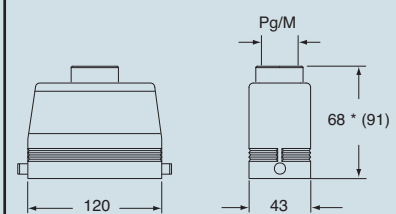

* enclosure without adaptor, threaded on the body, to be used only with a complete cable clamp.

** can only be used with a complete cable clamp (to be purchased separately)

dimensions in mm

CHO (CAO) and MHO (MAO)

CHV (CAV) and MHV (MAV)

* 69.5 for Pg 29 - M 40 versions

CAF/CFF and MAF/MFF

dimensions in mm

CHO L (CAO L) and MHO L (MAO L)

CHV L (CAV L) and MHV L (MAV L)

* 69.5 for Pg 29 - M 40 versions

CAUS® Type 4/4X/12

dimensions shown are not binding and may be changed without notice

size 104.27